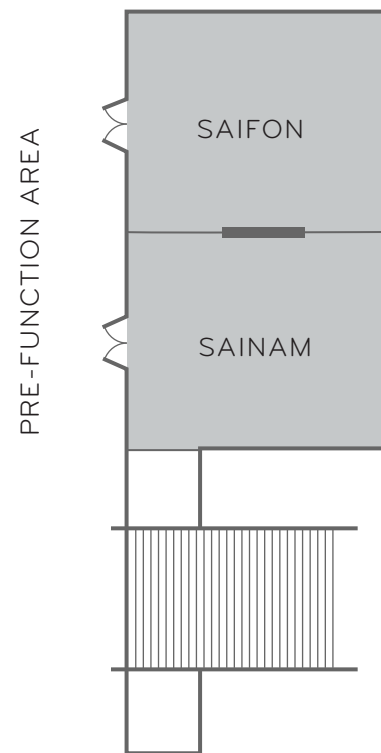

Three meeting rooms and pre-conference area at the resort lobby level with sea views
Beach venue for functions, weddings or team-building activities.

Venues @ The Meetings and Events Center	Dimensions & Space											
	Area (sqm)	Length (m)	Width (m)	Height (m)	Theatre	Classroom	U-Shape	Cocktail	Round Table Meeting with Stage	Banquet/Round Table Dinner (No Dancefloor)	Banquet/Round Table (Dinner + Dancefloor)	Boardroom
Pre-Fuction Space	200											
Similan Ballroom	448	32	14	6	320	234	66	350	192	320	240	-
Similan A	112	8	14	6	80	54	30	100	48	80	60	36
Similan B	224	16	14	6	144	126	42	150	96	160	120	-
Similan C	112	8	14	6	80	54	30	100	48	80	60	36
Second Floor												
Tongfah	112	14	8	3	80	45	33	80	48	60	-	33
Talay	64	8	8	3	50	36	24	60	32	40	-	24
Tawan	48	6	8	3	30	18	18	40	16	20	-	18
Venues @ The Resort Lobby Level	Dimensions & Space											
	Area (sqm)	Length (m)	Width (m)	Height (m)	Theatre	Classroom	U-Shape	Cocktail	Round Table Meeting with Stage	Banquet/Round Table Dinner (No Dancefloor)	Banquet/Round Table (Dinner + Dancefloor)	Boardroom
Sailom	158	15.30	10.30	2.8	100	54	45	120	40	80	60	48
Saifon	77	9.85	7.83	3	60	27	24	52	32	32	-	18
Sainam	77	9.85	7.83	3	60	27	24	52	32	32	-	18
Andaman Ballroom	716	30	30	2.9-4.9	350	200	60	400	180	290	250	78

MEETING SPACES

MEETINGS AND EVENTS CENTER

SAii *Phuket*
LAGUNA

MEETING SPACES

MEETINGS AND EVENTS CENTER Similan Ballroom

Ceiling Height (m): 6

Dimension (m): 14 x 32

Total Ballroom Space (sqm): 448

MEETING SPACES

MEETING VENUES AT THE RESORT LOBBY LEVEL

PRE-FUNCTION AREA

Lobby Floor

Sailom

Ceiling Height (m): 2.8
 Dimension (m): 15.30 x 10.30
 Total Ballroom Space (sqm): 158

PRE-FUNCTION AREA

Sainam

Ceiling Height (m): 3
 Dimension (m): 9.85 x 7.80
 Total Ballroom Space (sqm): 77

PRE-FUNCTION AREA

Ground Floor

Andaman Ballroom

Ceiling Height (m): 2.9 - 4.9
 Dimension (m): 30 x 30
 Total Ballroom Space (sqm): 716