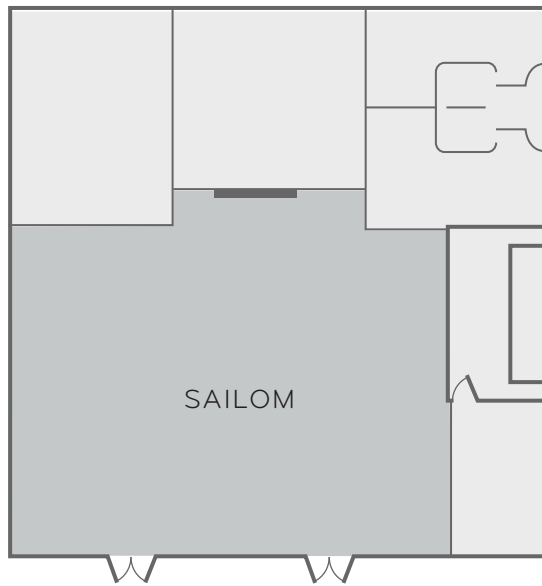

Three meeting rooms and pre-conference area at the resort lobby level with sea views
Beach venue for functions, weddings or team-building activities.

Venues @ The Meetings and Events Center	Dimensions & Space											
	Area (sqm)	Length (m)	Width (m)	Height (m)	Theatre	Classroom	U-Shape	Cocktail	Round Table Meeting with Stage	Banquet/Round Table Dinner (No Dancefloor)	Banquet/Round Table (Dinner + Dancefloor)	Boardroom
Pre-Fuction Space	200											
Similan Ballroom	448	32	14	6	320	234	66	350	192	320	240	-
Similan A	112	8	14	6	80	54	30	100	48	80	60	36
Similan B	224	16	14	6	144	126	42	150	96	160	120	-
Similan C	112	8	14	6	80	54	30	100	48	80	60	36
Second Floor												
Tongfah	112	14	8	3	80	45	33	80	48	60	-	33
Talay	64	8	8	3	50	36	24	60	32	40	-	24
Tawan	48	6	8	3	30	18	18	40	16	20	-	18
Venues @ The Resort Lobby Level	Dimensions & Space											
	Area (sqm)	Length (m)	Width (m)	Height (m)	Theatre	Classroom	U-Shape	Cocktail	Round Table Meeting with Stage	Banquet/Round Table Dinner (No Dancefloor)	Banquet/Round Table (Dinner + Dancefloor)	Boardroom
Sailom	158	15.30	10.30	2.8	100	54	45	120	40	80	60	48
Saifon	77	9.85	7.83	3	60	27	24	52	32	32	-	18
Sainam	77	9.85	7.83	3	60	27	24	52	32	32	-	18
Andaman Ballroom	716	30	30	2.9-4.9	350	200	60	400	180	290	250	78

MEETING SPACES

MEETINGS AND EVENTS CENTER

SAii *Phuket*
LAGUNA

MEETING SPACES

MEETINGS AND EVENTS CENTER Similan Ballroom

Ceiling Height (m): 6

Dimension (m): 14 x 32

Total Ballroom Space (sqm): 448

MEETING SPACES

MEETING VENUES AT THE RESORT LOBBY LEVEL

PRE-FUNCTION AREA

Lobby Floor

Sailom

Ceiling Height (m): 2.8
 Dimension (m): 15.30 x 10.30
 Total Ballroom Space (sqm): 158

PRE-FUNCTION AREA

Sainam