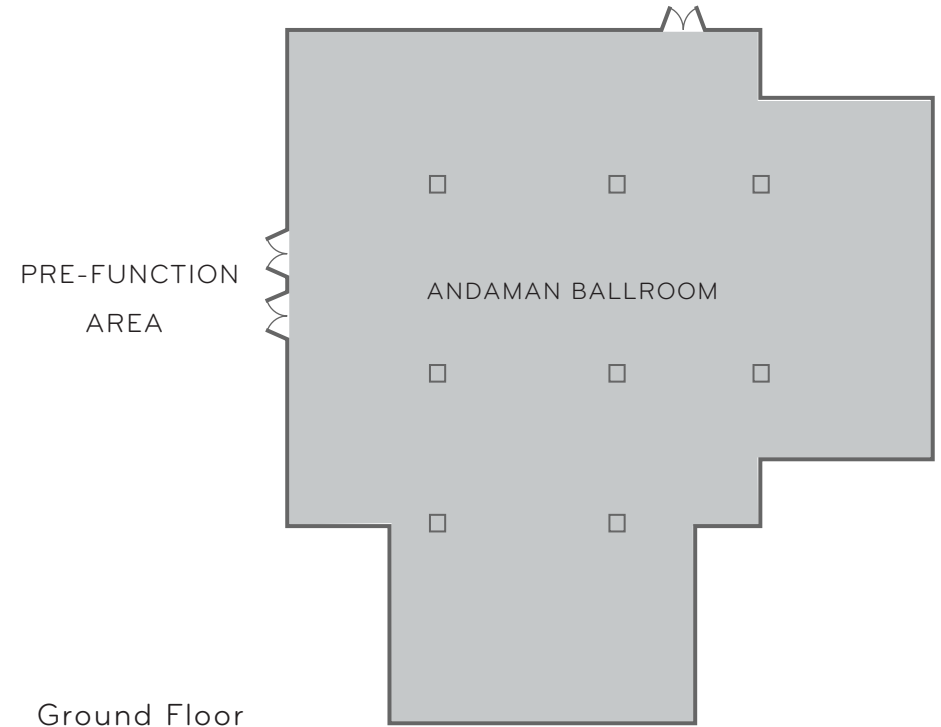

Three meeting rooms and pre-conference area at the resort lobby level with sea views
Beach venue for functions, weddings or team-building activities.

Venues @ The Meetings and Events Center	Dimensions & Space											
	Area (sqm)	Length (m)	Width (m)	Height (m)	Theatre	Classroom	U-Shape	Cocktail	Round Table Meeting with Stage	Banquet/Round Table Dinner (No Dancefloor)	Banquet/Round Table (Dinner + Dancefloor)	Boardroom
Pre-Fuction Space	200											
Similan Ballroom	448	32	14	6	320	234	66	350	192	320	240	-
Similan A	112	8	14	6	80	54	30	100	48	80	60	36
Similan B	224	16	14	6	144	126	42	150	96	160	120	-
Similan C	112	8	14	6	80	54	30	100	48	80	60	36
Second Floor												
Tongfah	112	14	8	3	80	45	33	80	48	60	-	33
Talay	64	8	8	3	50	36	24	60	32	40	-	24
Tawan	48	6	8	3	30	18	18	40	16	20	-	18
Venues @ The Resort Lobby Level	Dimensions & Space											
	Area (sqm)	Length (m)	Width (m)	Height (m)	Theatre	Classroom	U-Shape	Cocktail	Round Table Meeting with Stage	Banquet/Round Table Dinner (No Dancefloor)	Banquet/Round Table (Dinner + Dancefloor)	Boardroom
Sailom	158	15.30	10.30	2.8	100	54	45	120	40	80	60	48
Saifon	77	9.85	7.83	3	60	27	24	52	32	32	-	18
Sainam	77	9.85	7.83	3	60	27	24	52	32	32	-	18
Andaman Ballroom	716	30	30	2.9-4.9	350	200	60	400	180	290	250	78

MEETING SPACES

MEETING VENUES AT THE RESORT LOBBY LEVEL

PRE-FUNCTION AREA

Lobby Floor

Sailom

Ceiling Height (m): 2.8
 Dimension (m): 15.30 x 10.30
 Total Ballroom Space (sqm): 158

PRE-FUNCTION AREA

Sainam

Ceiling Height (m): 3
 Dimension (m): 9.85 x 7.80
 Total Ballroom Space (sqm): 77

PRE-FUNCTION AREA

Ground Floor

Andaman Ballroom

Ceiling Height (m): 2.9 - 4.9
 Dimension (m): 30 x 30
 Total Ballroom Space (sqm): 716