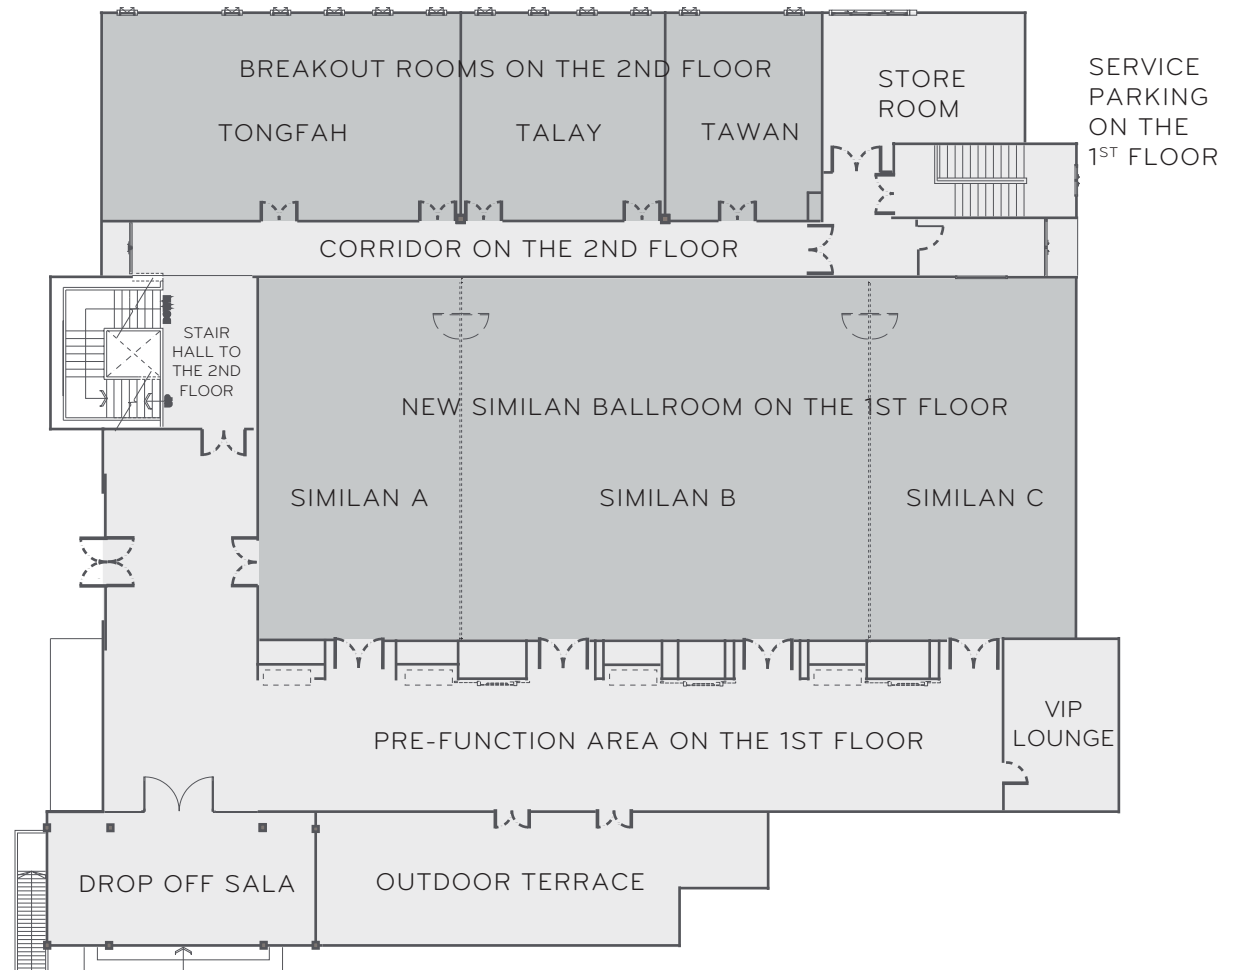

Total of nine unique venues totaling 1,900 square metres of meeting and event space; Stand-alone Meetings and Events Center, including a 6-metre high pillarless Similan ballroom and multiple breakout rooms.

Three meeting rooms and pre-conference area at the resort lobby level with sea views
Beach venue for functions, weddings or team-building activities.

Venues @ The Meetings and Events Center	Dimensions & Space											
	Area (sqm)	Length (m)	Width (m)	Height (m)	Theatre	Classroom	U-Shape	Cocktail	Round Table Meeting with Stage	Banquet/Round Table Dinner (No Dancefloor)	Banquet/Round Table (Dinner + Dancefloor)	Boardroom
Pre-Fuction Space	200											
Similan Ballroom	448	32	14	6	320	234	66	350	192	320	240	-
Similan A	112	8	14	6	80	54	30	100	48	80	60	36
Similan B	224	16	14	6	144	126	42	150	96	160	120	-
Similan C	112	8	14	6	80	54	30	100	48	80	60	36
Second Floor												
Tongfah	112	14	8	3	80	45	33	80	48	60	-	33
Talay	64	8	8	3	50	36	24	60	32	40	-	24
Tawan	48	6	8	3	30	18	18	40	16	20	-	18
Venues @ The Resort Lobby Level	Dimensions & Space											
	Area (sqm)	Length (m)	Width (m)	Height (m)	Theatre	Classroom	U-Shape	Cocktail	Round Table Meeting with Stage	Banquet/Round Table Dinner (No Dancefloor)	Banquet/Round Table (Dinner + Dancefloor)	Boardroom
Sailom	158	15.30	10.30	2.8	100	54	45	120	40	80	60	48
Saifon	77	9.85	7.83	3	60	27	24	52	32	32	-	18
Sainam	77	9.85	7.83	3	60	27	24	52	32	32	-	18
Andaman Ballroom	716	30	30	2.9-4.9	350	200	60	400	180	290	250	78

MEETING SPACES

MEETINGS AND EVENTS CENTER

SAii *Phuket*
LAGUNA

MEETING SPACES

MEETINGS AND EVENTS CENTER Similan Ballroom

Ceiling Height (m): 6

Dimension (m): 14 x 32

Total Ballroom Space (sqm): 448

MEETING SPACES

MEETING VENUES AT THE RESORT LOBBY LEVEL

PRE-FUNCTION AREA

Lobby Floor

Sailom

Ceiling Height (m): 2.8
 Dimension (m): 15.30 x 10.30
 Total Ballroom Space (sqm): 158

PRE-FUNCTION AREA

Sainam